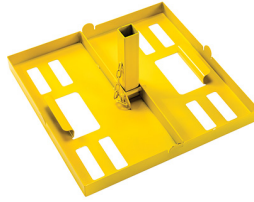

9607
Modular Light Base

Pelican

23215 Early Ave • Torrance, CA 90505 USA • Phone: (310) 326-4700 • (800) 473-5422 • Fax: (310) 326-3311
sales@pelican.com • www.pelican.com

Document created on 04-14-20